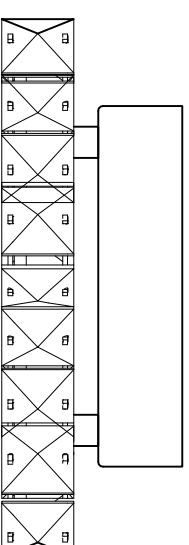

# INSTRUCTIONS

**NOTE:**

1: This lighting only can be used indoor .  
2: Do not switch on before Assembling.

REF : 3901 1